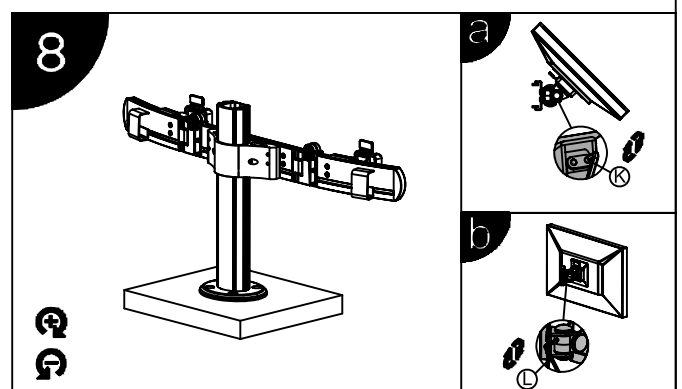

Installation Manual

Model No. : L203

Installation Steps

Installation Manual

Model No. : L203

Parts list			
No.	ITEM	SPECS	QUANTITY
A			1
B			1
C			1
D			2
E		M8*60	4
F		M8Cap	4
G		M8Gasket	4
H		M5*25	4
I		M4*12	8
J		M5	1
K		M4	1
L		M3	1