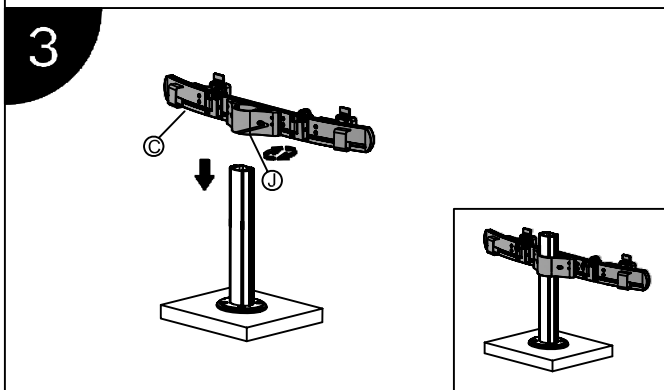

Installation Manual

Model No. : L203

Installation Steps

Installation Manual

Model No. : L203

Parts list			
No.	ITEM	SPECS	QUANTITY
A			1
B			1
C			1
D			2
E		M8*60	4
F		M8Cap	4
G		M8Gasket	4
H		M5*25	4
I		M4*12	8
J		M5	1
K		M4	1
L		M3	1