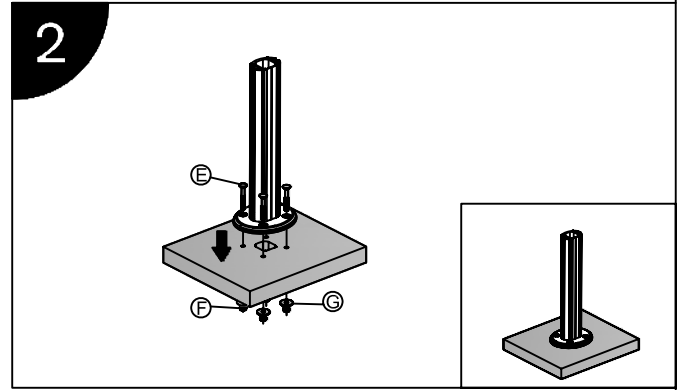

Installation Manual

Model No. : L203

Installation Steps

Installation Manual

Model No. : L203

Parts list			
No.	ITEM	SPECS	QUANTITY
A			1
B			1
C			1
D			2
E		M8*60	4
F		M8Cap	4
G		M8Gasket	4
H		M5*25	4
I		M4*12	8
J		M5	1
K		M4	1
L		M3	1