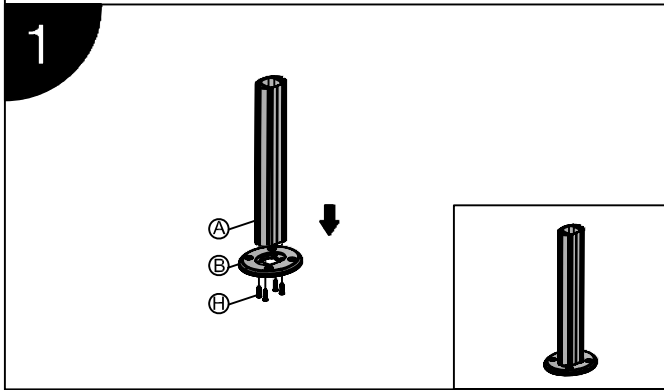

Installation Manual

Model No. : L203

Installation Steps

Installation Manual

Model No. : L203

Parts list			
No.	ITEM	SPECS	QUANTITY
A			1
B			1
C			1
D			2
E		M8*60	4
F		M8Cap	4
G		M8Gasket	4
H		M5*25	4
I		M4*12	8
J		M5	1
K		M4	1
L		M3	1