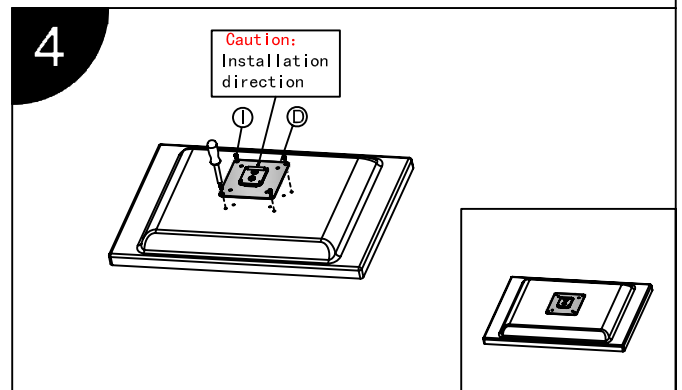

Installation Manual

Model No. : L203

Installation Steps

Installation Manual

Model No. : L203

Parts list			
No.	ITEM	SPECS	QUANTITY
A			1
B			1
C			1
D			2
E		M8*60	4
F		M8Cap	4
G		M8Gasket	4
H		M5*25	4
I		M4*12	8
J		M5	1
K		M4	1
L		M3	1